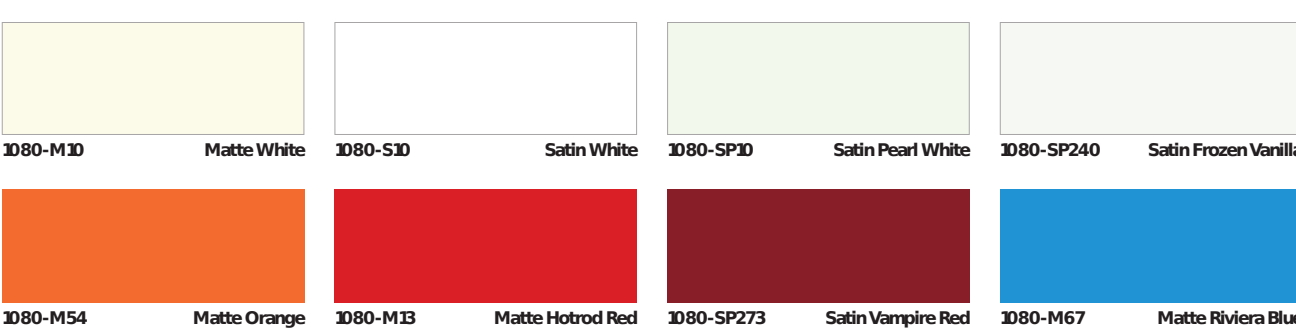

Matte/Satin